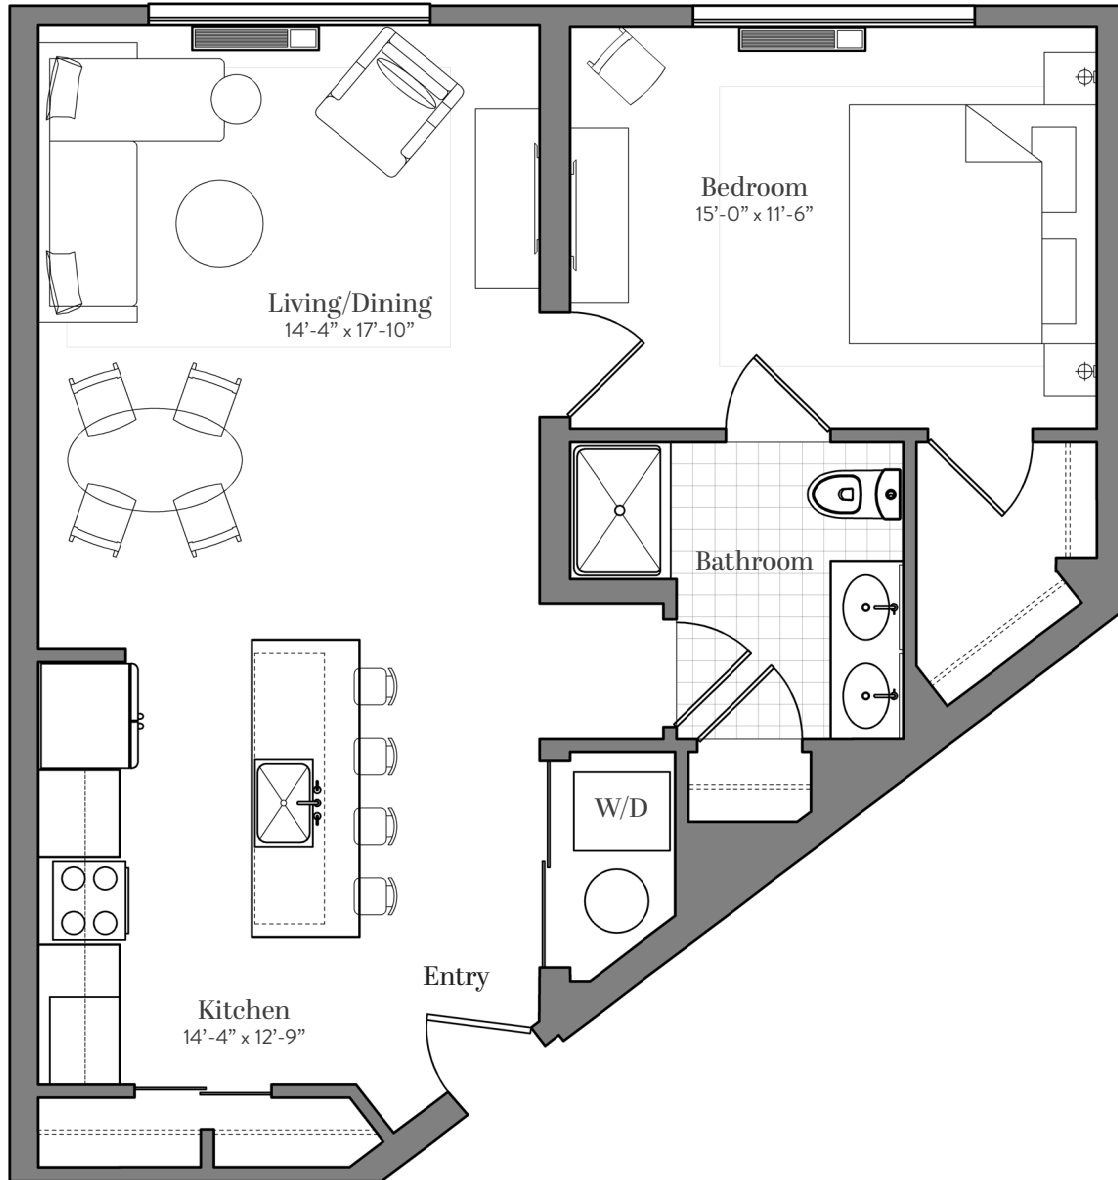

THE  
MILLENNIA

**HYDRANGEA FLOOR PLAN**

*(K Units)*

1 Bedroom 1 Bathroom (875 sqft)

**UNIT FEATURES**

- Large walk-in closet
- Bathroom with double vanity
- Washer/Dryer in Unit
- 9'-0" ceiling heights

Phone: 914-712-0600 | Website: [www.millenniaNR.com](http://www.millenniaNR.com)

All dimensions are approximate and subject to normal construction variances and tolerances. Plans and dimensions may contain minor variations from floor to floor. The square footage on this floor plan exceeds the usable square footage.