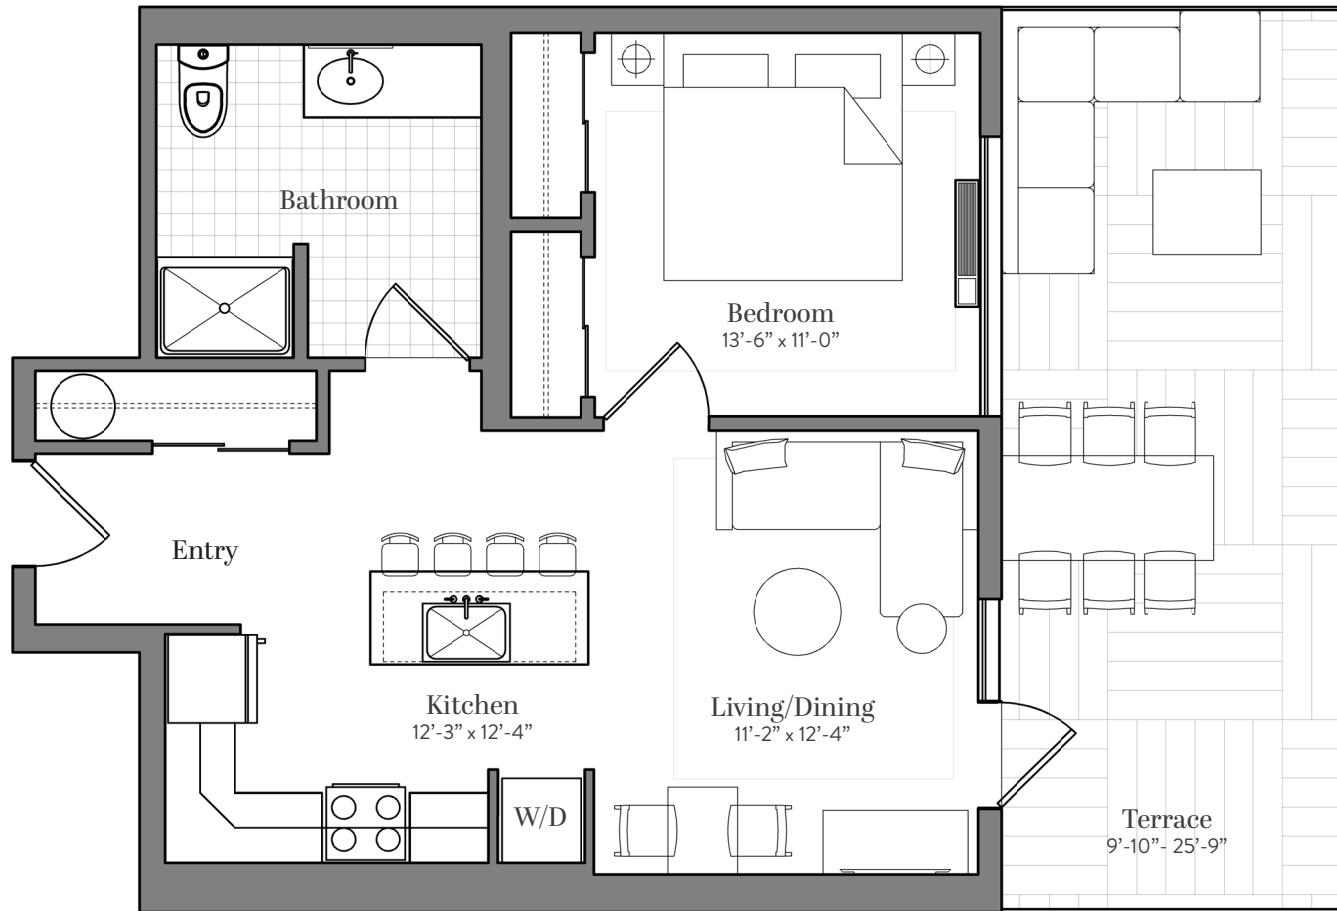

THE
MILLENNIA

FORSYTHIA FLOOR PLAN

(Units 6A and 6V)

1 Bedroom 1 Bathroom (660 sqft)

Outdoor terrace (250 sqft)

UNIT FEATURES

King size bedroom with two closets

Kitchen island with counter seating

Washer/Dryer in Unit

9'-0" ceiling heights

Phone: 914-712-0600 | Website: www.millenniaNR.com

All dimensions are approximate and subject to normal construction variances and tolerances. Plans and dimensions may contain minor variations from floor to floor. The square footage on this floor plan exceeds the usable square footage.