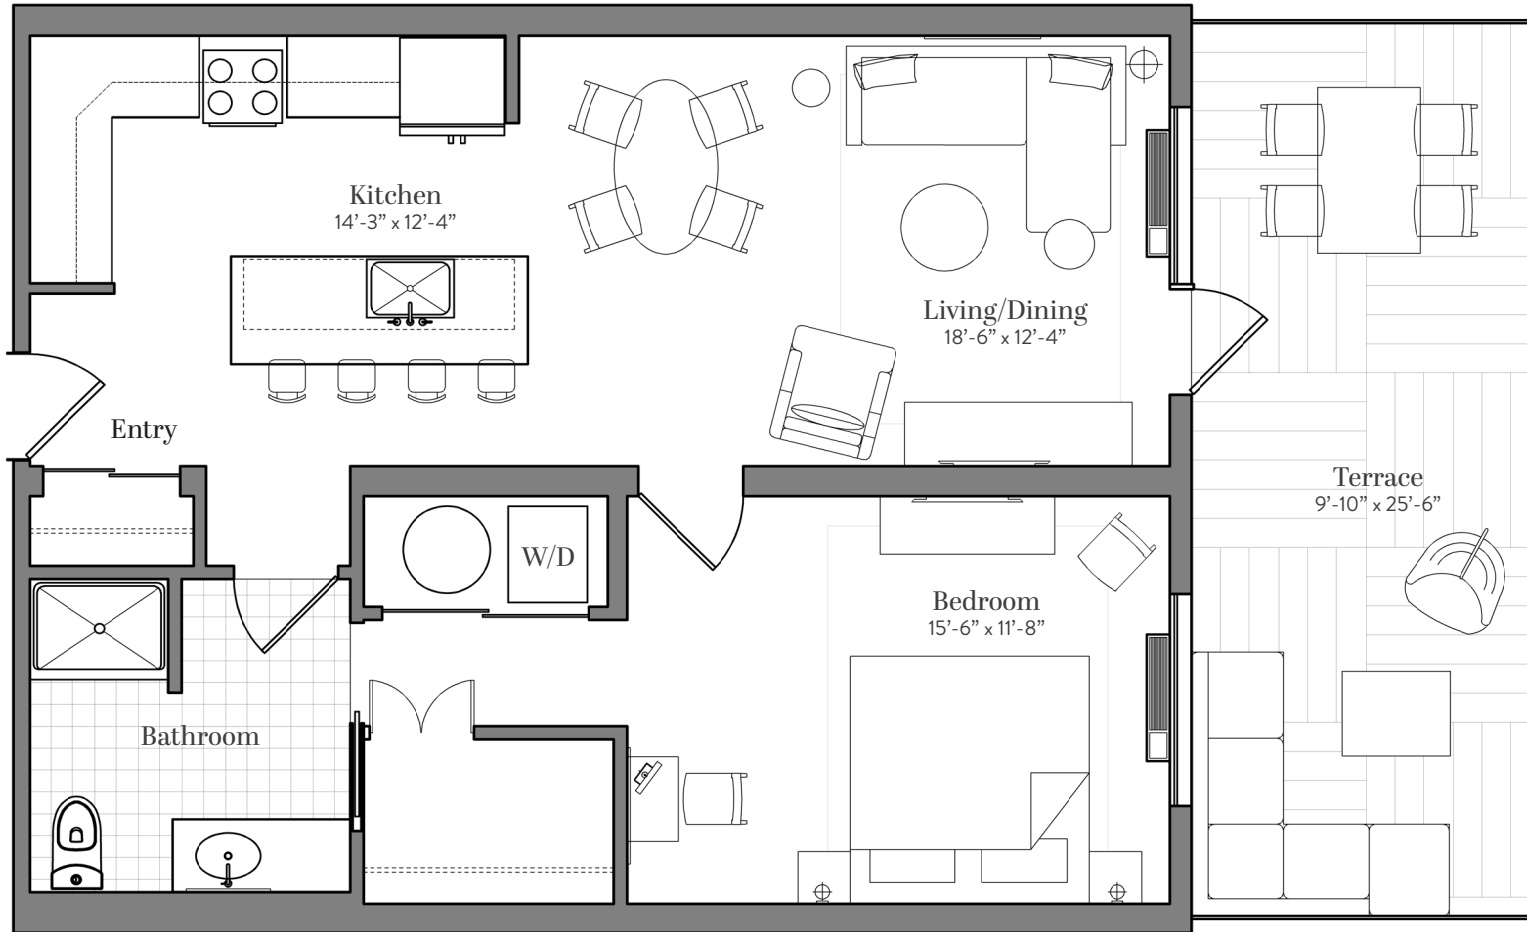

THE  
MILLENNIA

**AZALEA FLOOR PLAN**

*(T Units)*

1 Bedroom 1 Bathroom (850 sqft)  
Outdoor terrace (250 sqft)

**UNIT FEATURES**

Generous walk-in Closet  
Washer/Dryer in Unit  
9'-0" ceiling heights

Phone: 914-712-0600 | Website: [www.millenniaNR.com](http://www.millenniaNR.com)

All dimensions are approximate and subject to normal construction variances and tolerances. Plans and dimensions may contain minor variations from floor to floor. The square footage on this floor plan exceeds the usable square footage.